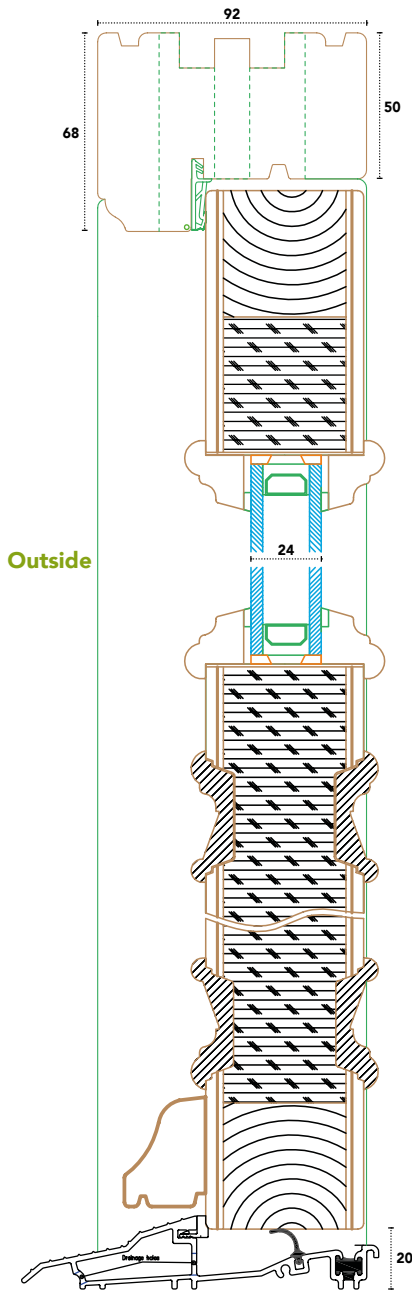

Doorset with 44mm SBD Composite Door

Drawing A-A