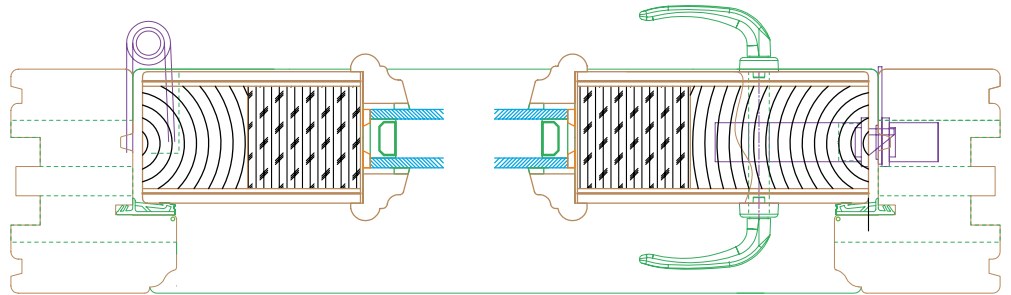

Drawing B-B