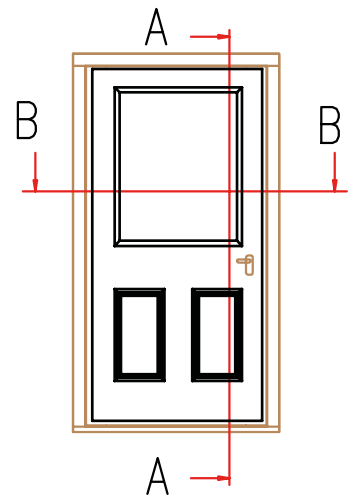

Drawing B-B

Heron Joinery has been crafting timber windows and doors for over 60 years

- 14 Different Window and Door Types
- U Values from 0.7
- Choice of Colours
- Single, Double and Triple Glazed Options
- 30 Year Timber Warranty
- Secure by Design Certified

www.heronjoinery.com

92 x 68mm Frame Head & Jambs
(92 x 56mm also available)

24mm Double Glazed Unit

44mm SBD Composite Door
2x4mm ply + polystyrene +
2 x aluminium inlay

Framing with standard profile
(other profiles available on request
and frame widths)

AM3EX Proline Mobility Trapper
bar (other Cill / Threshold options
are available on request)

Contact

heronjoinery@heronjoinery.com

028 7962 7277

Heron Joinery®

Crafting Beauty & Warmth