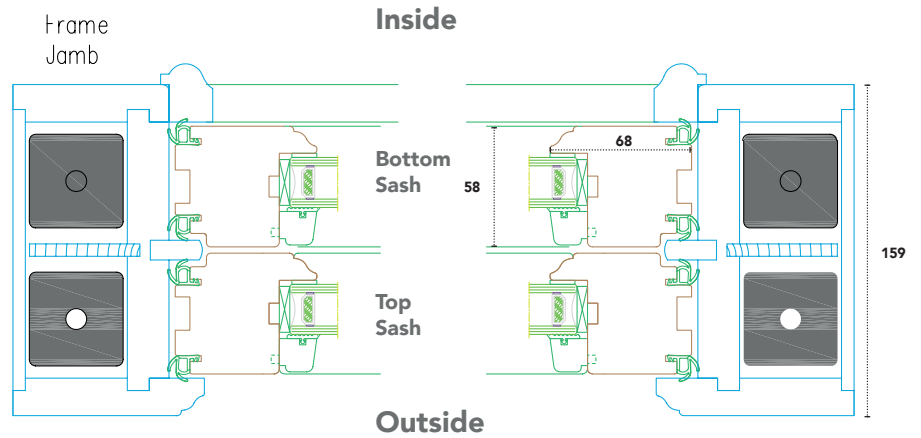

Section AA

Section BB

Horn Design

58mm External Glazed Cords & Weights Sliding Casement

Heron Joinery has been crafting timber windows and doors for over 60 years

- 14 Different Window and Door Types
- U Values from 0.7
- Choice of Colours
- Single, Double and Triple Glazed Options
- 30 Year Timber Warranty
- Secure by Design Certified

www.heronjoinery.com

68 x 58mm Sash stiles and head

85 x 58mm Sash Bottom Rail

52 x 58mm meeting rails
(45mm Optional)

24mm Double Glazed Unit with
18 x 16 bead

Standard External Glazed Sash Profile. (Other profiles available on request)

159mm O/A Frame Thickness

Additional Horn profiles available on request

Min. 400w x 750h
Max 1200w x 3000h
(approximate sizes)

Contact

heronjoinery@heronjoinery.com

028 7962 7277

Heron Joinery®

Crafting Beauty & Warmth