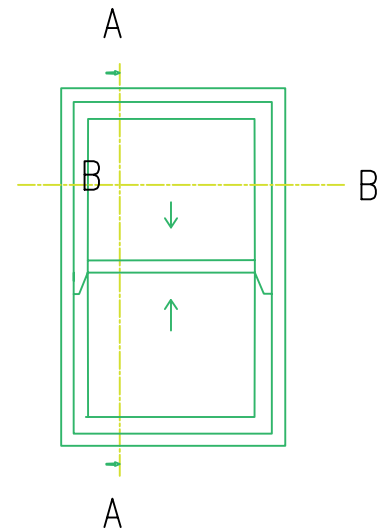

Horn Design

58mm External Glazed Cords & Weights Sliding Casement

Heron Joinery has been crafting timber windows and doors for over 60 years

- 14 Different Window and Door Types
- U Values from 0.7
- Choice of Colours
- Single, Double and Triple Glazed Options
- 30 Year Timber Warranty
- Secure by Design Certified

www.heronjoinery.com

68 x 58mm Sash stiles and head

85 x 58mm Sash Bottom Rail

52 x 58mm meeting rails
(45mm Optional)

24mm Double Glazed Unit with
18 x 16 bead

Standard External Glazed Sash Profile. (Other profiles available on request)

159mm O/A Frame Thickness

Additional Horn profiles available on request

Min. 400w x 750h
Max 1200w x 3000h
(approximate sizes)

Contact

heronjoinery@heronjoinery.com

028 7962 7277

Heron Joinery®

Crafting Beauty & Warmth