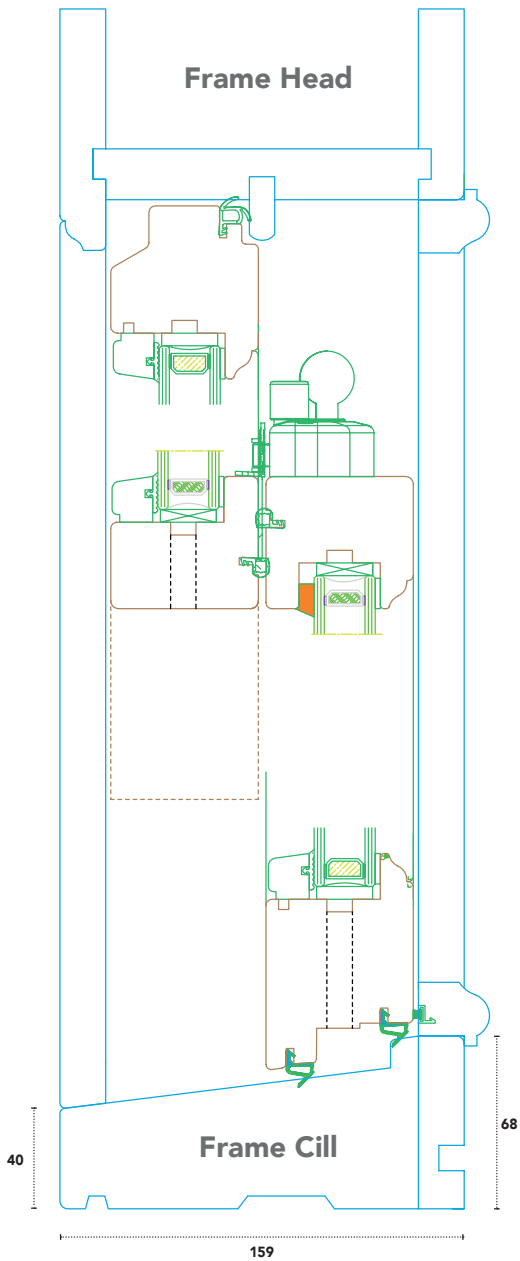

Section AA

Section BB

Horn Design

58mm External Glazed Cords & Weights Sliding Casement

Heron Joinery has been crafting timber windows and doors for over 60 years

- 14 Different Window and Door Types
- U Values from 0.7
- Choice of Colours
- Single, Double and Triple Glazed Options
- 30 Year Timber Warranty
- Secure by Design Certified

www.heronjoinery.com

68 x 58mm Sash stiles and head

85 x 58mm Sash Bottom Rail

52 x 58mm meeting rails
(45mm Optional)

24mm Double Glazed Unit with
18 x 16 bead

Standard External Glazed Sash Profile. (Other profiles available on request)

159mm O/A Frame Thickness

Additional Horn profiles available on request

Min. 400w x 750h
Max 1200w x 3000h
(approximate sizes)

Contact

heronjoinery@heronjoinery.com

028 7962 7277

Heron Joinery®

Crafting Beauty & Warmth