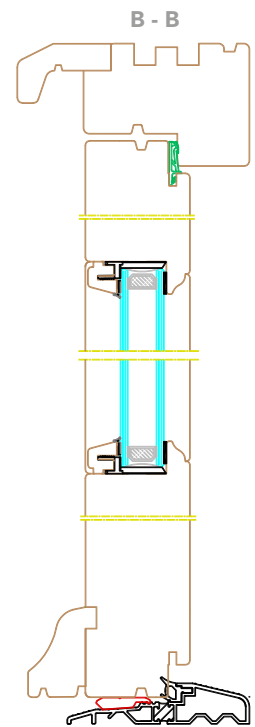

Open Inward French Double Doorset

Open Outward French Double Doorset

Heron Joinery has been crafting timber windows and doors for over 60 years

- 14 Different Window and Door Types
- U Values from 0.7
- Choice of Colours
- Single, Double and Triple Glazed Options
- 30 Year Timber Warranty
- Secure by Design Certified

www.heronjoinery.com

Specification for Open Out Doorset

92 x 68mm Frame Head & Jambs.

92 x 68mm Cill with Cill extension to specified size. (Other cill options available on request).

28mm Double Glazed Unit with standard glazing bead.

Framing with standard profile (Other Profiles available on request and frame widths).

Door with standard profile (other Profiles available on request and frame widths).

108mm Door Stile & Top Rail, 194mm Bottom Rail.

Contact

heronjoinery@heronjoinery.com

028 7962 7277

Heron Joinery®

Crafting Beauty & Warmth