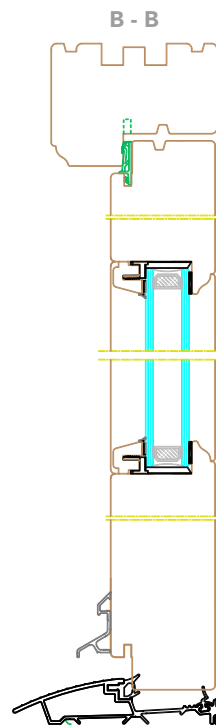

Open Outward French Double Doorset