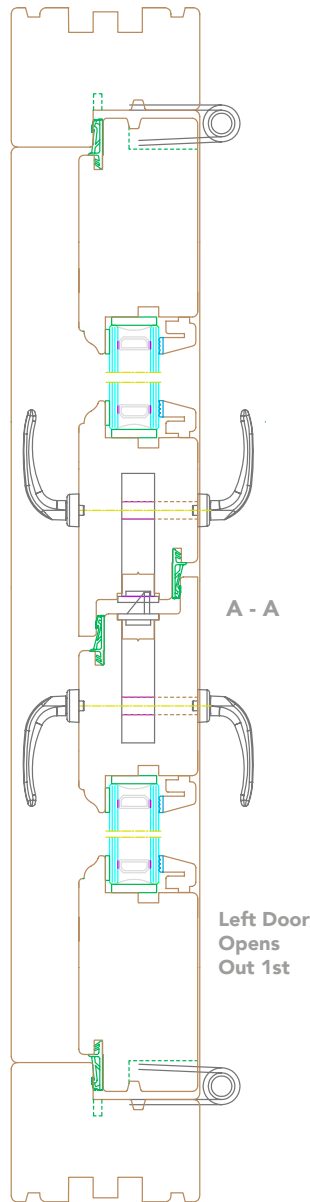

Open Outward French Double Doorset