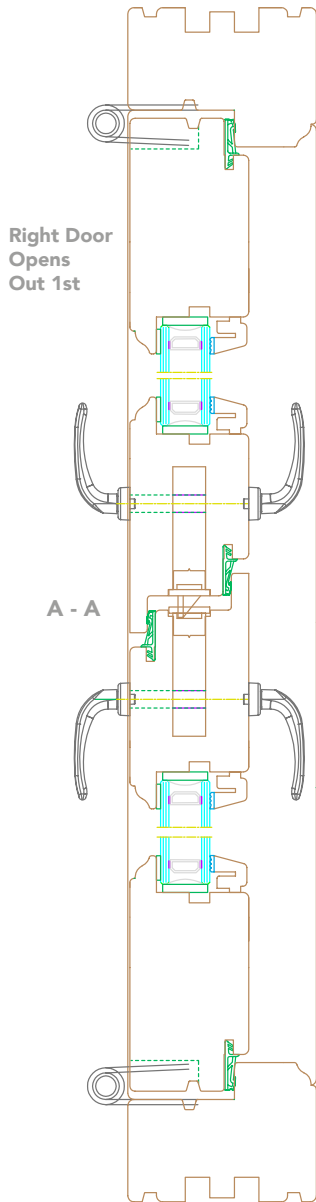

Open Inward French Double Doorset