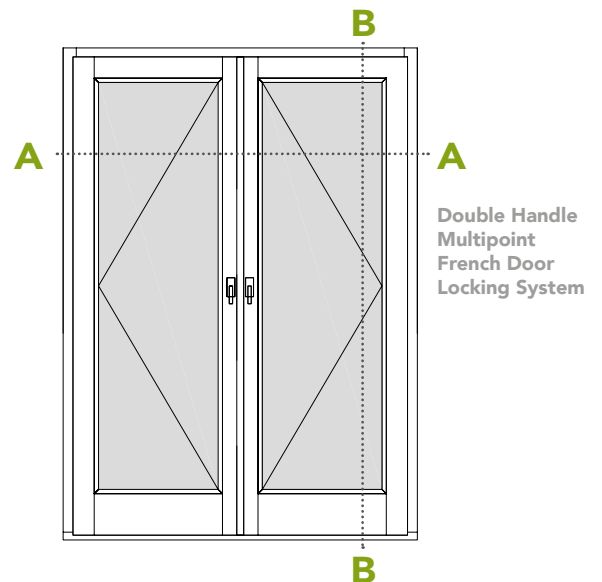

Open Inward French Double Doorset

Open Outward French Double Doorset

Opening Inward Doorset with Mobility Threshold

Opening Outward Doorset with Mobility Threshold

Heron Joinery has been crafting timber windows and doors for over 60 years

92 x 68mm Frame Head & Jambs.

92 x 68mm Cill with Cill extension to specified size. (Other cill options available on request).

28mm Double Glazed Unit with standard glazing bead.

Framing with standard profile (Other Profiles available on request and frame widths).