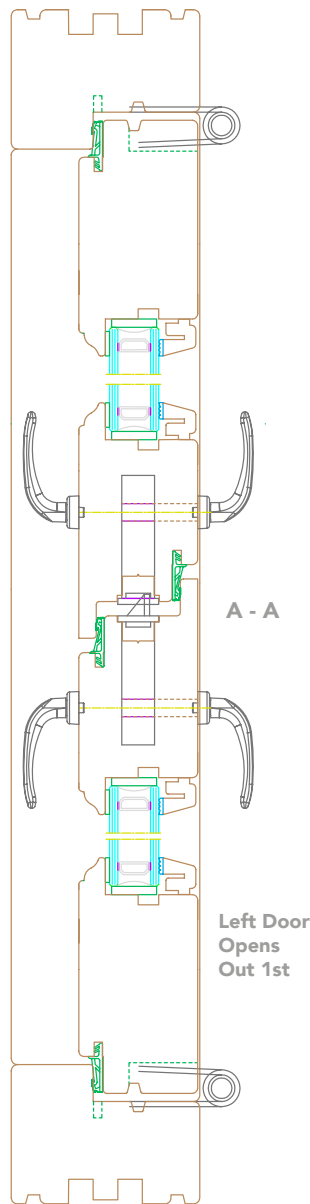

Open Outward French Double Doorset