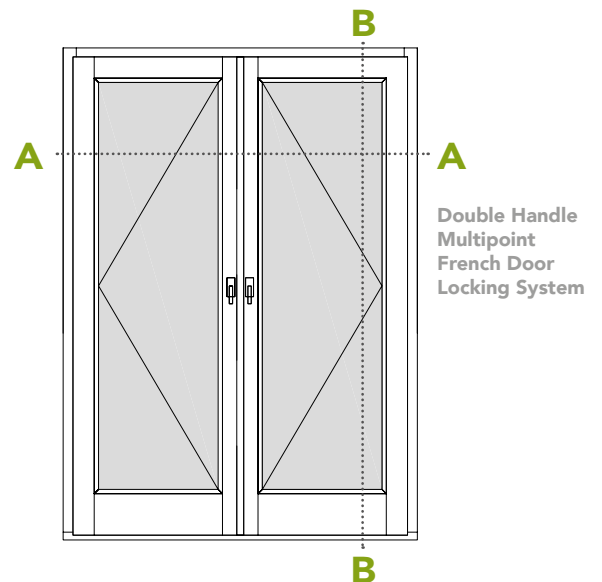

Open Inward French Double Doorset

Open Outward French Double Doorset

Opening Inward Doorset with Mobility Threshold

Opening Outward Doorset with Mobility Threshold

Heron Joinery has been crafting timber windows and doors for over 60 years

- 14 Different Window and Door Types
- U Values from 0.7
- Choice of Colours
- Single, Double and Triple Glazed Options
- 30 Year Timber Warranty

www.heronjoinery.com

Specification for Open Out Doorset

92 x 68mm Frame Head & Jambs.

92 x 68mm Cill with Cill extension to specified size. (Other cill options available on request).

28mm Double Glazed Unit with standard glazing bead.

Framing with standard profile (Other Profiles available on request and frame widths).