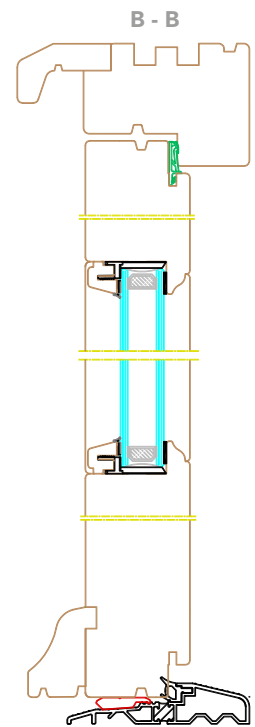

Open Inward French Double Doorset

Open Outward French Double Doorset

Heron Joinery has been crafting timber windows and doors for over 60 years

- 14 Different Window and Door Types
- U Values from 0.7
- Choice of Colours
- Single, Double and Triple Glazed Options
- 30 Year Timber Warranty

www.heronjoinery.com

Specification for Open Out Doorset

92 x 68mm Frame Head & Jambs.

92 x 68mm Cill with Cill extension to specified size. (Other cill options available on request).

28mm Double Glazed Unit with standard glazing bead.

Framing with standard profile (Other Profiles available on request and frame widths).

Door with standard profile (other Profiles available on request and frame widths).

108mm Door Stile & Top Rail, 194mm Bottom Rail.

Contact

heronjoinery@heronjoinery.com

028 7962 7277

Heron Joinery®

Crafting Beauty & Warmth