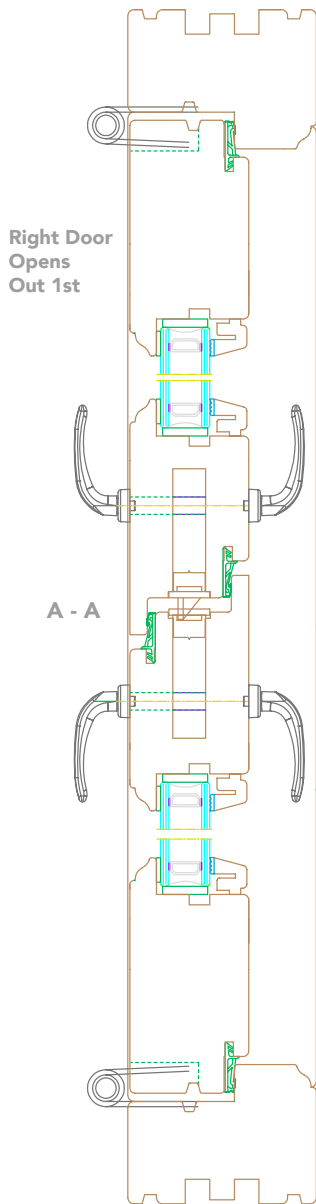

Open Inward French Double Doorset