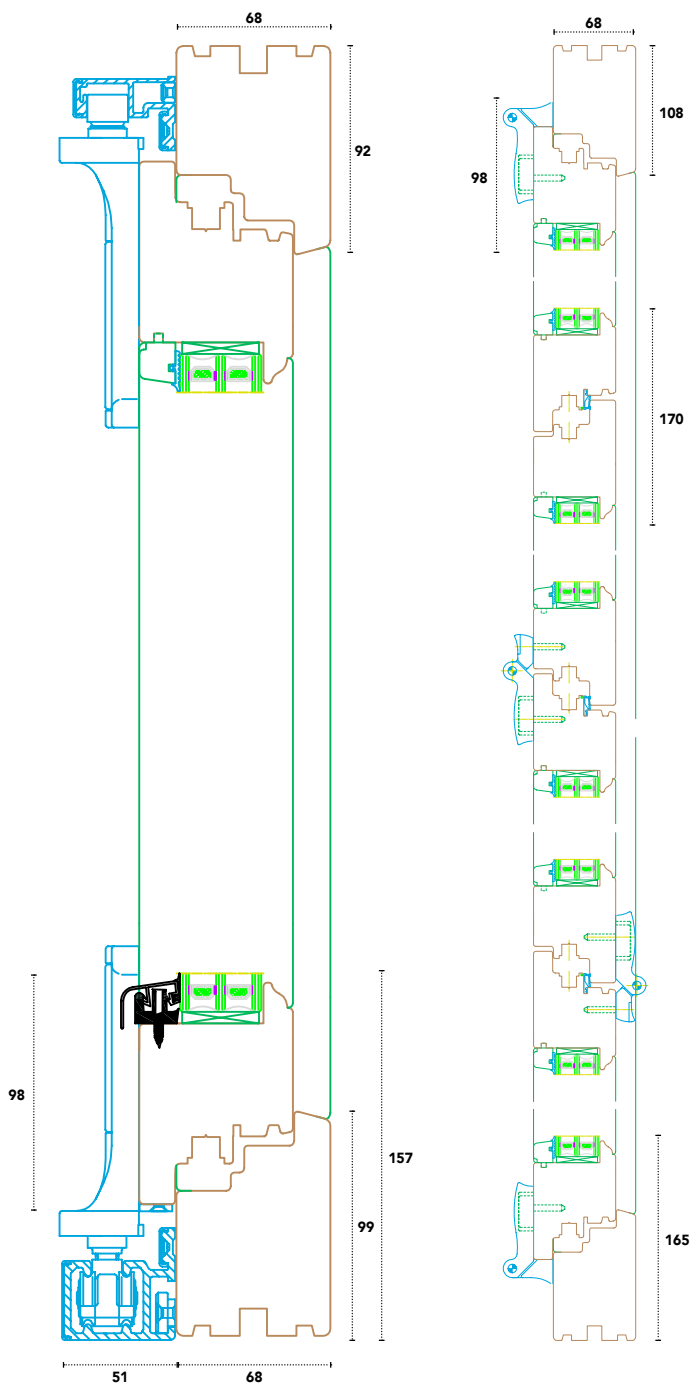

**Manufactured from selective timbers compliant with the classification requirements of BS 942 and from certified sustainable sources, additional prominent features and attributes include:**

- Individual door sections preservative treated prior to assembly
- Anti warp profile section design
- Suitability for openings up to 6 metres wide
- Variable positioning of master locking door
- Secure locking system
- Glazing configurations in compliance with BS 6262-4
- Fully weather sealed
- Hardware corrosive compliance with BS EN 1670
- Hardwood cill as standard
- Available in a range of high performance, durable stains or paint finishes to agreed customer specification

Bi-folding doors are available in a variety of combinations with options for locating the opening access sash, with up to 8 folding sashes in a frame. Alternately access can be gained via the folding sashes.

The Bi-folding door is ideal for new build and home extensions, including conservatories. Whilst providing a popular.

Roto Bifold Doorset	Door
Min Door Height	636
Max Door Height	2436
Max Door Width	936
Min Door Width	486
Max Frame Width	6000
Max No of Sashes Per Frame	8
Max Sash Weight	80kg

#### 68mm Open Out Bifold

92mm x 68mm Frame Cill,  
99 x 68mm Frame Head,  
108 x 68mm Frame Jambs.

98mm x 68mm Door Stiles,  
head and cill.

28mm Double Glazed Units  
as standard with 36mm Triple  
glazing optional.