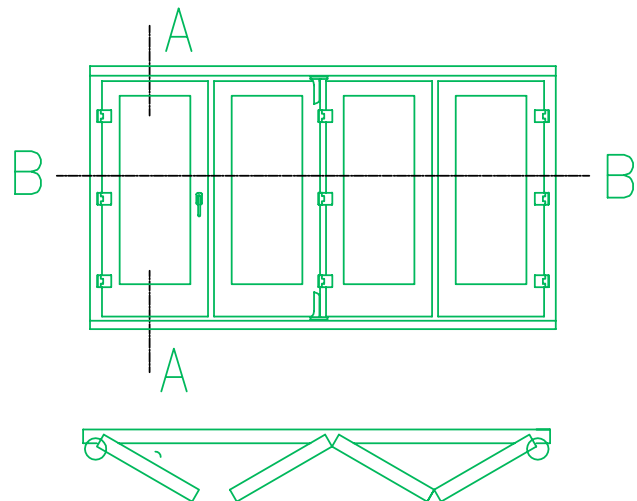

**Manufactured from selective timbers compliant with the classification requirements of BS 942 and from certified sustainable sources, additional prominent features and attributes include:**

- Individual door sections preservative treated prior to assembly
- Anti warp profile section design
- Suitability for openings up to 6 metres wide
- Variable positioning of master locking door
- Secure locking system
- Glazing configurations in compliance with BS 6262-4
- Fully weather sealed
- Hardware corrosive compliance with BS EN 1670
- Hardwood cill as standard
- Available in a range of high performance, durable stains or paint finishes to agreed customer specification

Bi-folding doors are available in a variety of combinations with options for locating the opening access sash, with up to 8 folding sashes in a frame. Alternately access can be gained via the folding sashes.

The Bi-folding door is ideal for new build and home extensions, including conservatories. Whilst providing a popular.

Roto Bifold Doorset	Door
Min Door Height	636
Max Door Height	2436
Max Door Width	936
Min Door Width	486
Max Frame Width	6000
Max No of Sashes Per Frame	8
Max Sash Weight	80kg

#### 68mm Open Out Bifold

92mm x 68mm Frame Cill,  
99 x 68mm Frame Head,  
108 x 68mm Frame Jambs.

98mm x 68mm Door Stiles,  
head and cill.

28mm Double Glazed Units  
as standard with 36mm Triple  
glazing optional.