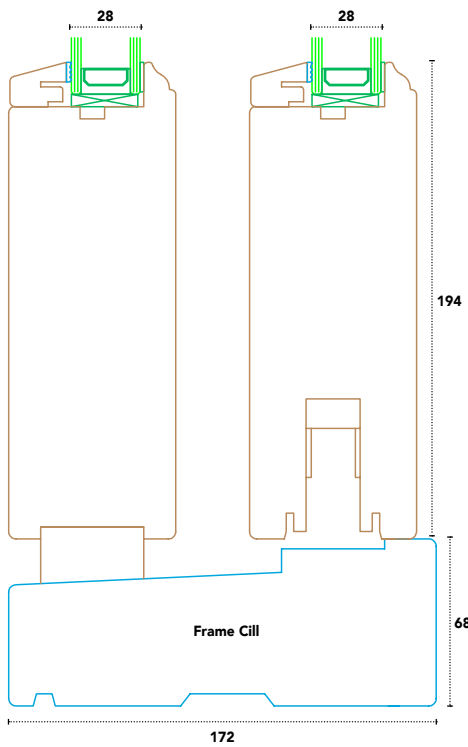

Sliding Patio	Door	Frame
Min Door Height	1190	1326
Max Door Height	2690	2826
Max Door Width	3335	
Min Door Width	720	
Max Door Weight	300kg	

Section A-A

Section B-B

Outside

Inside

Outside

Inside

Heron Joinery has been crafting timber windows and doors for over 60 years

- 14 Different Window and Door Types
- U Values from 0.7
- Choice of Colours
- Single, Double and Triple Glazed Options
- 30 Year Timber Warranty
- Secure by Design Certified

www.heronjoinery.com

Elevation Sectional Drawing of External Glazed 68mm Lift & Slide Patio Doors

108 x 68mm Door stiles and head.

194 x 68mm Door Bottom Rail.

28mm Double Glazed Unit with 23 x 18 bead.
(36mm D/G available on request)

174 x 56mm Frame head and Jambs.

174 x 68mm Frame Cill.

Contact

heronjoinery@heronjoinery.com