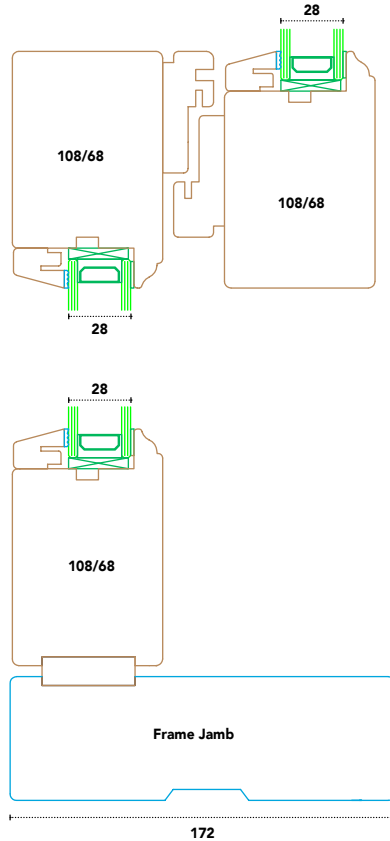

Sliding Patio	Door	Frame
Min Door Height	1190	1326
Max Door Height	2690	2826
Max Door Width	3335	
Min Door Width	720	
Max Door Weight	300kg	

Section A-A

Section B-B

Outside

Inside

Outside

Inside

Heron Joinery has been crafting timber windows and doors for over 60 years

- 14 Different Window and Door Types
- U Values from 0.7
- Choice of Colours
- Single, Double and Triple Glazed Options
- 30 Year Timber Warranty
- Secure by Design Certified

www.heronjoinery.com

Elevation Sectional Drawing of External Glazed 68mm Lift & Slide Patio Doors

108 x 68mm Door stiles and head.

194 x 68mm Door Bottom Rail.

28mm Double Glazed Unit with 23 x 18 bead.
(36mm D/G available on request)

174 x 56mm Frame head and Jambs.

174 x 68mm Frame Cill.

Contact

heronjoinery@heronjoinery.com