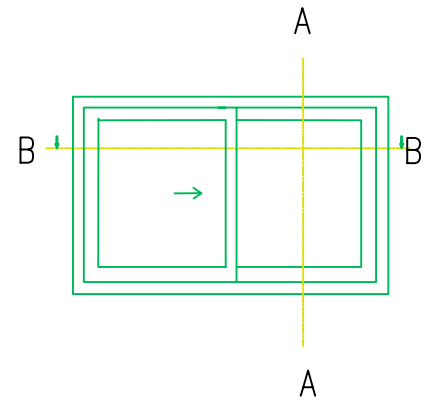

Sliding Patio	Door	Frame
Min Door Height	1190	1326
Max Door Height	2690	2826
Max Door Width	3335	
Min Door Width	720	
Max Door Weight	300kg	

Section A-A

Section B-B

Outside

Inside

Outside

Inside

Heron Joinery has been crafting timber windows and doors for over 60 years

108 x 68mm Door stiles and head.

194 x 68mm Door Bottom Rail.

28mm Double Glazed Unit with 23 x 18 bead.
(36mm D/G available on request)

174 x 56mm Frame head and Jambs.

174 x 68mm Frame Cill.

Contact

heronjoinery@heronjoinery.com