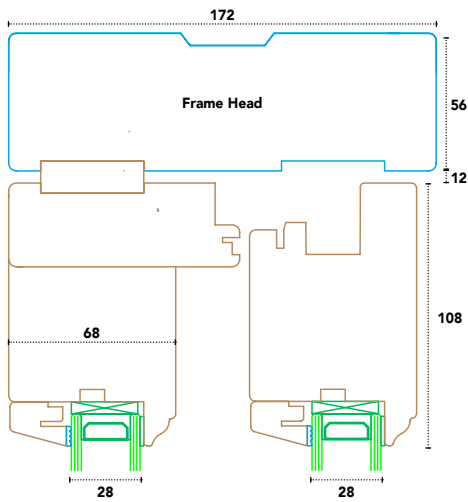

Sliding Patio	Door	Frame
Min Door Height	1190	1326
Max Door Height	2690	2826
Max Door Width	3335	
Min Door Width	720	
Max Door Weight	300kg	

Section A-A

Section B-B

Outside

Inside

Outside

Inside

Heron Joinery has been crafting timber windows and doors for over 60 years

108 x 68mm Door stiles and head.

194 x 68mm Door Bottom Rail.

28mm Double Glazed Unit with 23 x 18 bead.
(36mm D/G available on request)

174 x 56mm Frame head and Jambs.

174 x 68mm Frame Cill.

Contact

heronjoinery@heronjoinery.com