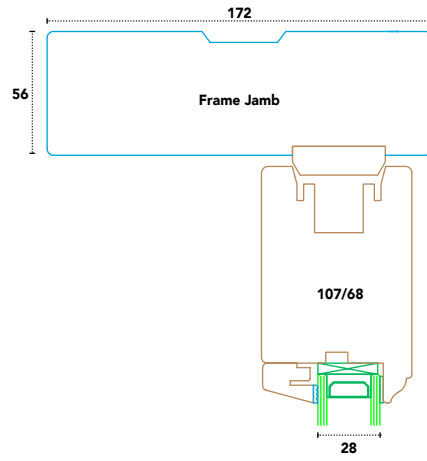

Sliding Patio	Door	Frame
Min Door Height	1190	1326
Max Door Height	2690	2826
Max Door Width	3335	
Min Door Width	720	
Max Door Weight	300kg	

Section A-A

Section B-B

Outside

Inside

Outside

Inside

Heron Joinery has been crafting timber windows and doors for over 60 years

108 x 68mm Door stiles and head.

194 x 68mm Door Bottom Rail.

28mm Double Glazed Unit with 23 x 18 bead.
(36mm D/G available on request)

174 x 56mm Frame head and Jambs.

174 x 68mm Frame Cill.

Contact

heronjoinery@heronjoinery.com