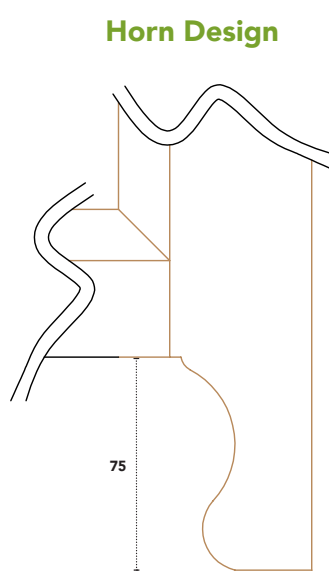

Tilt and Slide Sliding Sash Window	Limitations
Max Sash Height	1600mm
Min Sash Height	387mm
Max Sash Width	1350mm
Min Sash Width	392mm

**Elevation Sectional Drawing of External Glazed Spiral Balance Sash**

[www.heronjoinery.com](http://www.heronjoinery.com)

68 x 58mm Sash stiles and head to top sash.

68 x 58mm Sash Stiles and 82 x 58mm Sash Bottom Rail to lower sash.

45 x 58mm Meeting Rails. (45mm optional)

24mm Double Glazed Unit with 18 x 16mm bead.

Standard External Glazed Sash Profile. (Other profile available on request)

159mm O/A Frame Thickness, 62mm Lambs External Frame Architrave shown (Other Profiles available on request) and 68mm Cill.