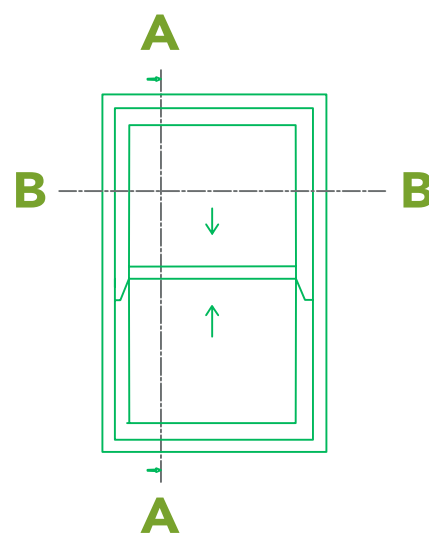

Tilt and Slide Sliding Sash Window	Limitations
Max Sash Height	1600mm
Min Sash Height	387mm
Max Sash Width	1350mm
Min Sash Width	392mm

**Elevation Sectional Drawing of External Glazed Spiral Balance Sash**

[www.heronjoinery.com](http://www.heronjoinery.com)

68 x 58mm Sash stiles and head to top sash.

68 x 58mm Sash Stiles and 82 x 58mm Sash Bottom Rail to lower sash.

45 x 58mm Meeting Rails. (45mm optional)

24mm Double Glazed Unit with 18 x 16mm bead.

Standard External Glazed Sash Profile. (Other profile available on request)

159mm O/A Frame Thickness, 62mm Lambs External Frame Architrave shown (Other Profiles available on request) and 68mm Cill.