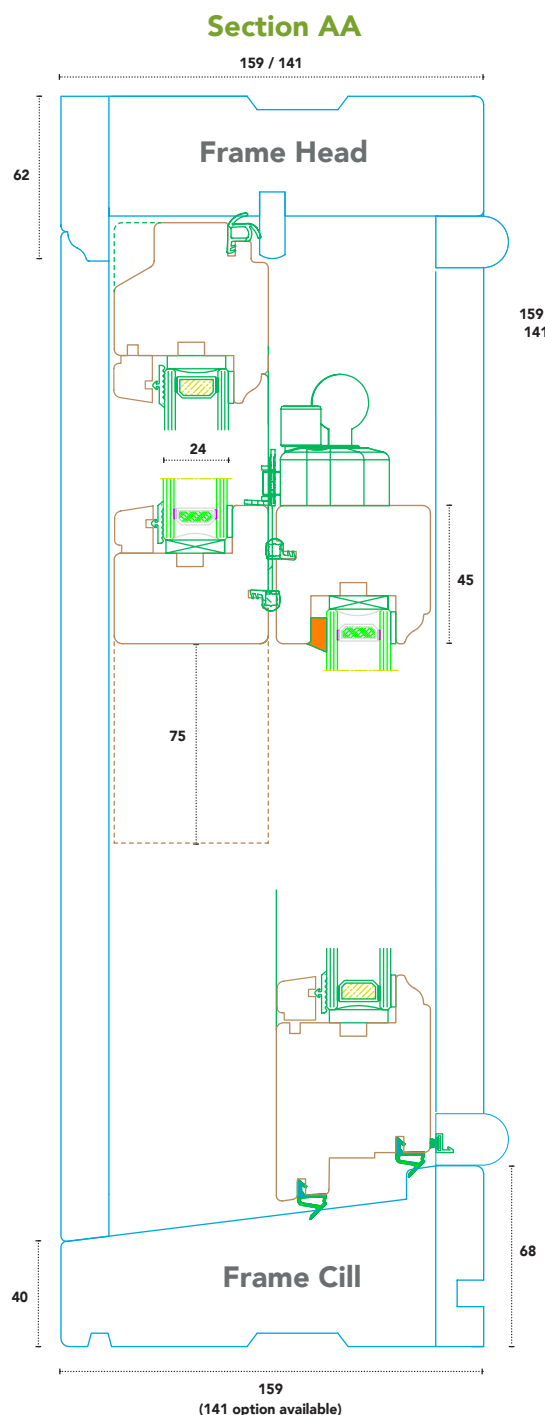

Tilt and Slide Sliding Sash Window	Limitations
Max Sash Height	1600mm
Min Sash Height	387mm
Max Sash Width	1350mm
Min Sash Width	392mm

**Elevation Sectional Drawing of External Glazed Spiral Balance Sash**

[www.heronjoinery.com](http://www.heronjoinery.com)

68 x 58mm Sash stiles and head to top sash.

68 x 58mm Sash Stiles and 82 x 58mm Sash Bottom Rail to lower sash.

45 x 58mm Meeting Rails. (45mm optional)

24mm Double Glazed Unit with 18 x 16mm bead.

Standard External Glazed Sash Profile. (Other profile available on request)

159mm O/A Frame Thickness, 62mm Lambs External Frame Architrave shown (Other Profiles available on request) and 68mm Cill.