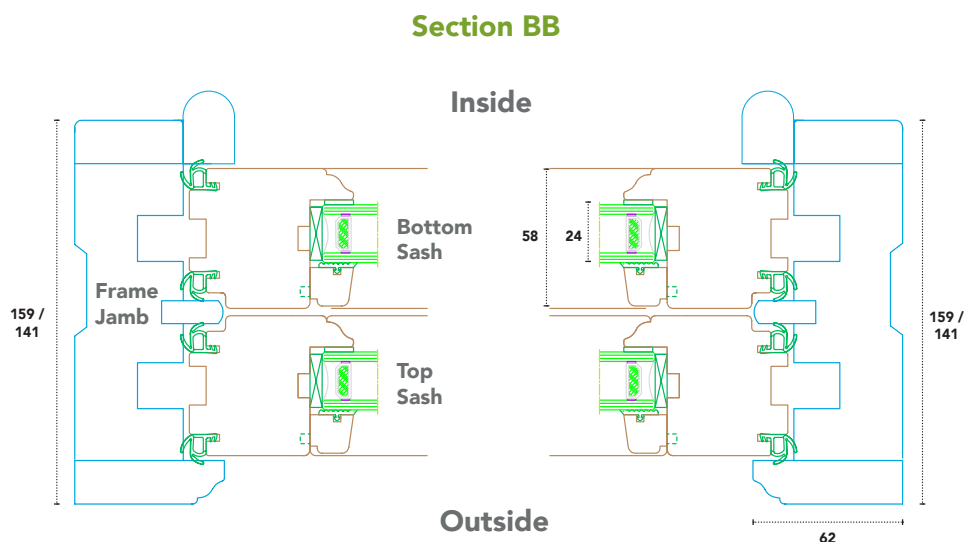

**We offer a range of windows including:**

- Traditional sliding using Cords and Weights with easy clean simplex option.
- Spiral Balance ( spring loaded) sashes with a concealed (block and tackle) option.
- Tilt in Slide Sashes – when sashes can be tilted inwards for easy cleaning.

Tilt and Slide Sliding Sash Window	Limitations
Max Sash Height	1600mm
Min Sash Height	387mm
Max Sash Width	1350mm
Min Sash Width	392mm

**Elevation Sectional Drawing of External Glazed Spiral Balance Sash**

[www.heronjoinery.com](http://www.heronjoinery.com)

68 x 58mm Sash stiles and head to top sash.

68 x 58mm Sash Stiles and 82 x 58mm Sash Bottom Rail to lower sash.

45 x 58mm Meeting Rails. (45mm optional)

24mm Double Glazed Unit with 18 x 16mm bead.

Standard External Glazed Sash Profile. (Other profile available on request)

159mm O/A Frame Thickness, 62mm Lambs External Frame Architrave shown (Other Profiles available on request) and 68mm Cill.